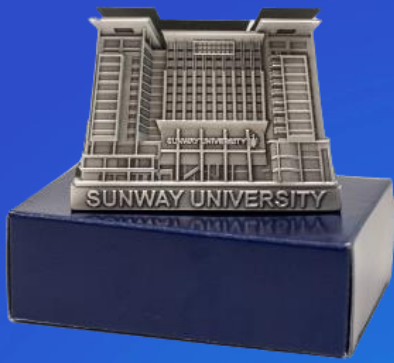

Pewter Card Holder – Sunway University

CODE : SU008

RM 85.00