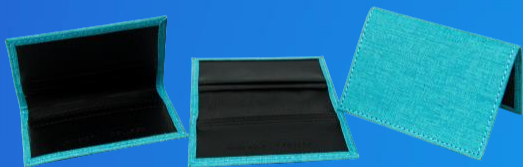

Ceramic Coaster
CODE : SOA0001
RM 23.00

Wooden Acrylic Plaque
CODE : SOA0003
RM 89.90

Pewter Card Holder – Sunway University

CODE : SU008

RM 85.00

Pewter Photo Frame

CODE : SU077

RM 150.00