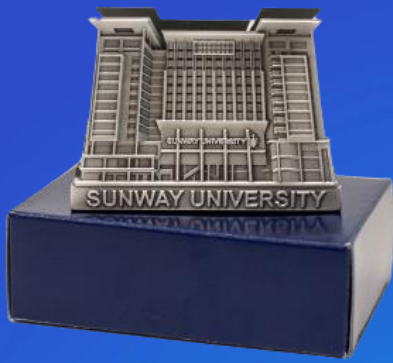

Pewter Card Holder – Sunway University

CODE : SU008

RM 85.00