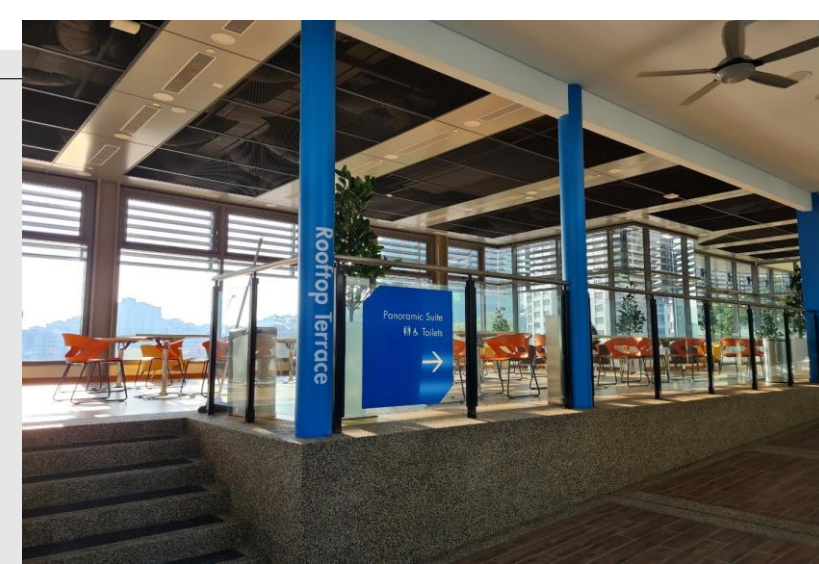

College Atriums

- Level 1 & 2, North building, Sunway College
- Divided into both the East and West atriums, the college atrium study spaces are located on the 1st and 2nd floors respectively
- On the 1st floor, the atrium is located on the east side of the building, and extending all the way surrounding the Financial Services department On the 2nd floor, the atrium is located on both the east and west sides of the north college building
- These spaces are on one of the main study spaces (other than the Library) where students prepare for their exams. Although these venues are also non air-conditioned, there are fans and Heli-fans to make the surrounding cool and comfortable for the students

University Foyer

- Level G, University building
- Located at the university foyer, outside the Library, all the way until Fresco and extending by the Lecture Theatres
- These are another alternative places for students to study, interact and discuss regarding their social or academic matters. There are also students who study in the Fresco after the vendors' working hours or even on weekends

Study Deck @ Graduate Centre

- Level G, North building, Graduate Centre, Sunway College
- Located near to Galley and SIS Classroom, all the way to the Canopy Walk
- The Study Deck is an alternative non air-conditioned study space where students can do their assignments and study for their exams.

Rooftop Terrace @ Study Deck

- Level 1, North building, Graduate Centre, Sunway College
- Located on the first floor of Study Deck and an alternative non air-conditioned study
- These are another alternative places for students to study, interact and discuss regarding their social or academic matters. students