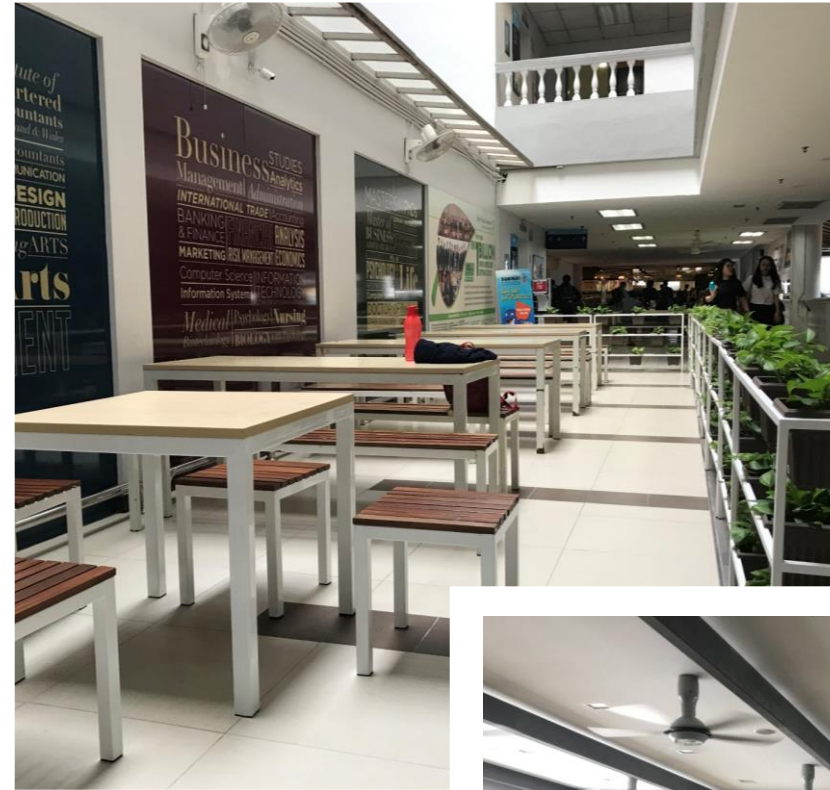

The image shows a wide-angle view of a modern university campus. In the center is a large, multi-story building with a grid-like facade and yellow accents. To the left is a large green sports field. In the foreground, a road with several cars and a bus is visible, along with a pedestrian bridge on the right. The sky is overcast. The text 'SUNWAY IN-CAMPUS ALTERNATIVE STUDY AREAS' is overlaid in white, serif font, centered over the building.

*SUNWAY IN-CAMPUS
ALTERNATIVE STUDY
AREAS*

SUNWAY UNIVERSITY

College Foyer & Extended Foyer

- Level G, South building, Sunway College
- Located behind the Admissions Department and the Security office, extending all the way until the extended foyer (before the Galley), the College foyer is an alternative non air-conditioned study space where students can do their assignments and study for their exams.

College Atriums

- Level 1 & 2, North building, Sunway College
- Divided into both the East and West atriums, the college atrium study spaces are located on the 1st and 2nd floors respectively
- On the 1st floor, the atrium is located on the east side of the building, and extending all the way surrounding the Financial Services department On the 2nd floor, the atrium is located on both the east and west sides of the north college building
- These spaces are on one of the main study spaces (other than the Library) where students prepare for their exams. Although these venues are also non air-conditioned, there are fans and Heli-fans to make the surrounding cool and comfortable for the students

University Foyer

- Level G, University building
- Located at the university foyer, outside the Library, all the way until Fresco and extending by the Lecture Theatres
- These are another alternative places for students to study, interact and discuss regarding their social or academic matters. There are also students who study in the Fresco after the vendors' working hours or even on weekends