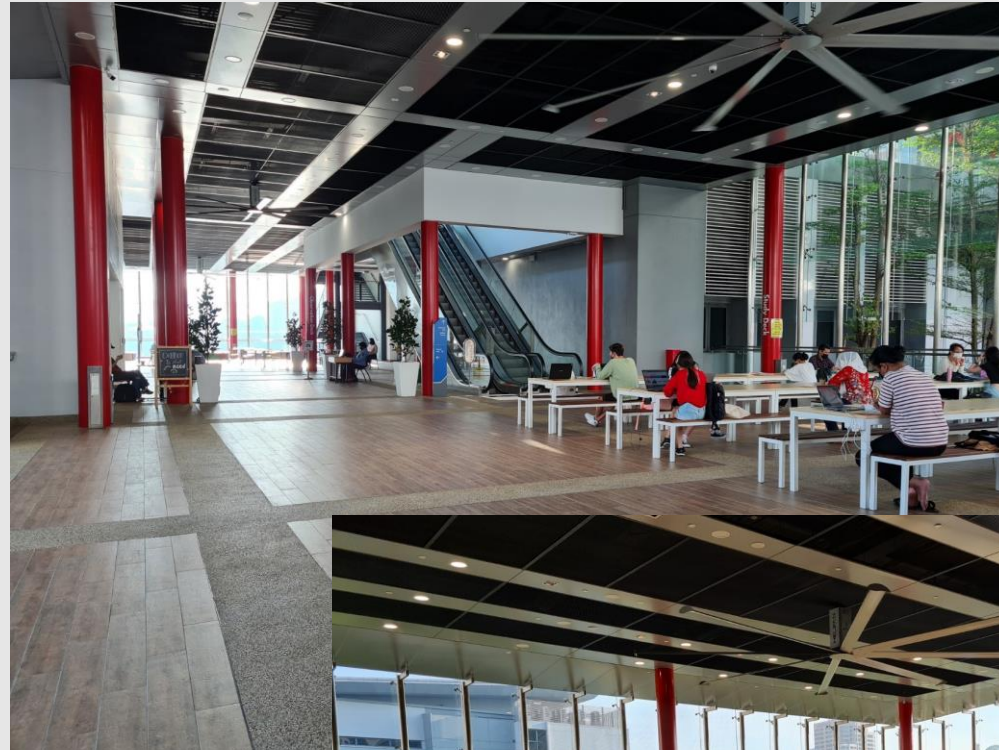

*SUNWAY IN-CAMPUS
ALTERNATIVE STUDY
AREAS*

SUNWAY UNIVERSITY

College Foyer & Extended Foyer

- Level G, South building, Sunway College
- Located behind the Admissions Department and the Security office, extending all the way until the extended foyer (before the Galley), the College foyer is an alternative non air-conditioned study space where students can do their assignments and study for their exams.

College Atriums

- Level 1 & 2, North building, Sunway College
- Divided into both the East and West atriums, the college atrium study spaces are located on the 1st and 2nd floors respectively
- On the 1st floor, the atrium is located on the east side of the building, and extending all the way surrounding the Financial Services department On the 2nd floor, the atrium is located on both the east and west sides of the north college building
- These spaces are on one of the main study spaces (other than the Library) where students prepare for their exams. Although these venues are also non air-conditioned, there are fans and Heli-fans to make the surrounding cool and comfortable for the students

University Foyer

- Level G, University building
- Located at the university foyer, outside the Library, all the way until Fresco and extending by the Lecture Theatres
- These are another alternative places for students to study, interact and discuss regarding their social or academic matters. There are also students who study in the Fresco after the vendors' working hours or even on weekends

Study Deck @ Graduate Centre

- Level G, North building, Graduate Centre, Sunway College
- Located near to Galley and SIS Classroom, all the way to the Canopy Walk
- The Study Deck is an alternative non air-conditioned study space where students can do their assignments and study for their exams.