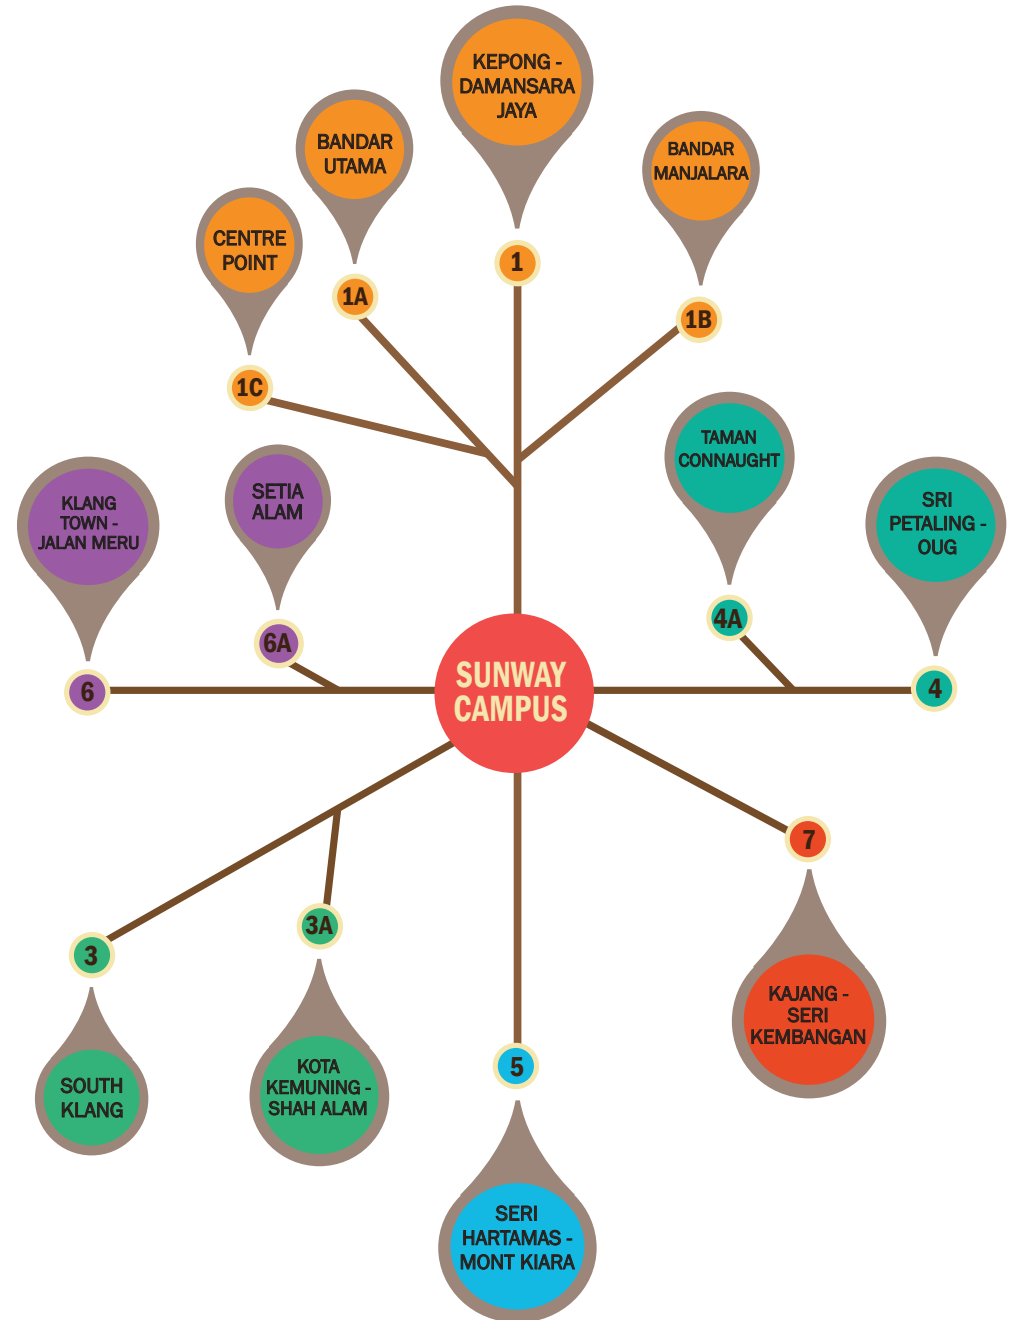

For enquiries: sunwayshuttlebus@sunway.com.my

Download: Sunway Shuttle Bus Tracker App

BUS RAPID TRANSIT (BRT) - SUNWAY LINE

Operation hours: 0600 - 2400 (daily)

Stations:

1) Sunway - Setia Jaya	5) Sun-U Monash
2) Mentari	6) South Quay - USJ 1
3) Lagoon	7) USJ 7 (interchange - LRT Kelana Jaya Line*)
4) SunMed	

Helpline: 03-7885 2585

* For details on LRT Kelana Jaya Line, please visit www.myrapid.com.my

PUBLIC BUS SERVICES (via Sunway Pyramid)

RAPID KL Buses

No. 708, No. 770, No. 771, No. 783, No. 641, No. T770

For detailed route information, please visit www.myrapid.com.my

Note:

1. The Public Transport list provided above serves only as an additional information/guide. These services operate independently and is in no way endorsed by Sunway institutions. Please contact the respective providers above for any enquiries/assistance.
2. The information and schedule provided in this guide are subject to changes from time to time. The latest & most updated copy is available at Student LIFE Centre, Financial Services Counter & Admissions Office.

Updated 19 February 2019

SUNWAY BUS SERVICES GUIDE

MAIN BUS ROUTES 2019