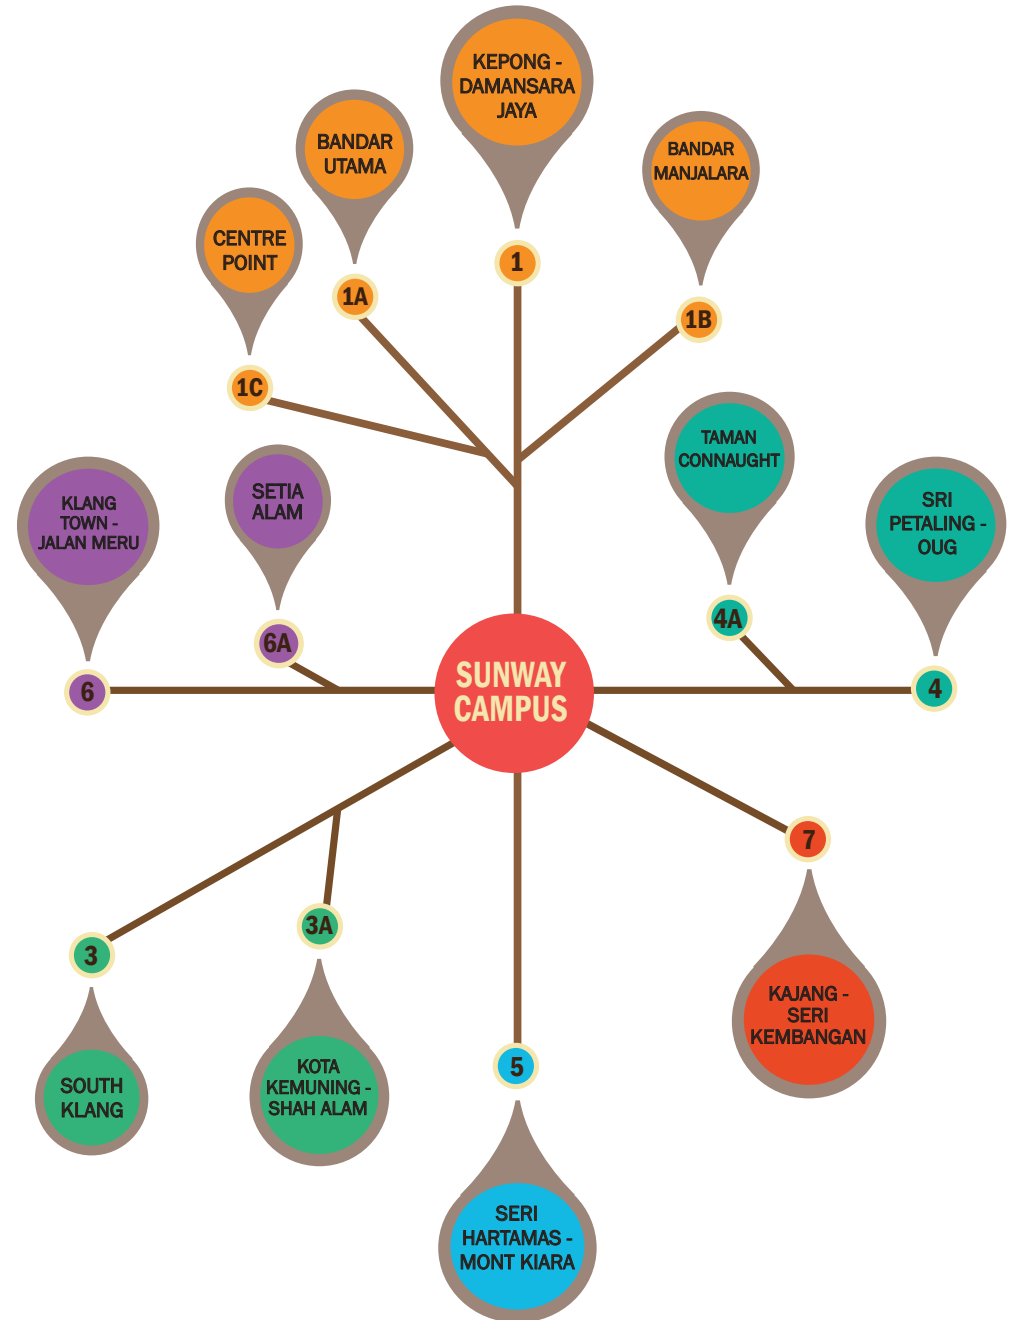

For enquiries: sunwayshuttlebus@sunway.com.my

Download: Sunway Shuttle Bus Tracker App

BUS RAPID TRANSIT (BRT) - SUNWAY LINE

Operation hours: 0600 - 2400 (daily)

Stations:

1) Sunway - Setia Jaya	5) Sun-U Monash
2) Mentari	6) South Quay - USJ 1
3) Lagoon	7) USJ 7 (interchange - LRT Kelana Jaya Line*)
4) SunMed	

Helpline: 03-7885 2585

* For details on LRT Kelana Jaya Line, please visit www.myrapid.com.my

PUBLIC BUS SERVICES (via Sunway Pyramid)

RAPID KL Buses

No. 708, No. 770, No. 771, No. 783, No. 641, No. T770

For detailed route information, please visit www.myrapid.com.my

Note:

1. The Public Transport list provided above serves only as an additional information/guide. These services operate independently and is in no way endorsed by Sunway institutions. Please contact the respective providers above for any enquiries/assistance.
2. The information and schedule provided in this guide are subject to changes from time to time. The latest & most updated copy is available at Student LIFE Centre, Financial Services Counter & Admissions Office.

Updated 18 June 2019

SUNWAY BUS SERVICES GUIDE

MAIN BUS ROUTES 2019