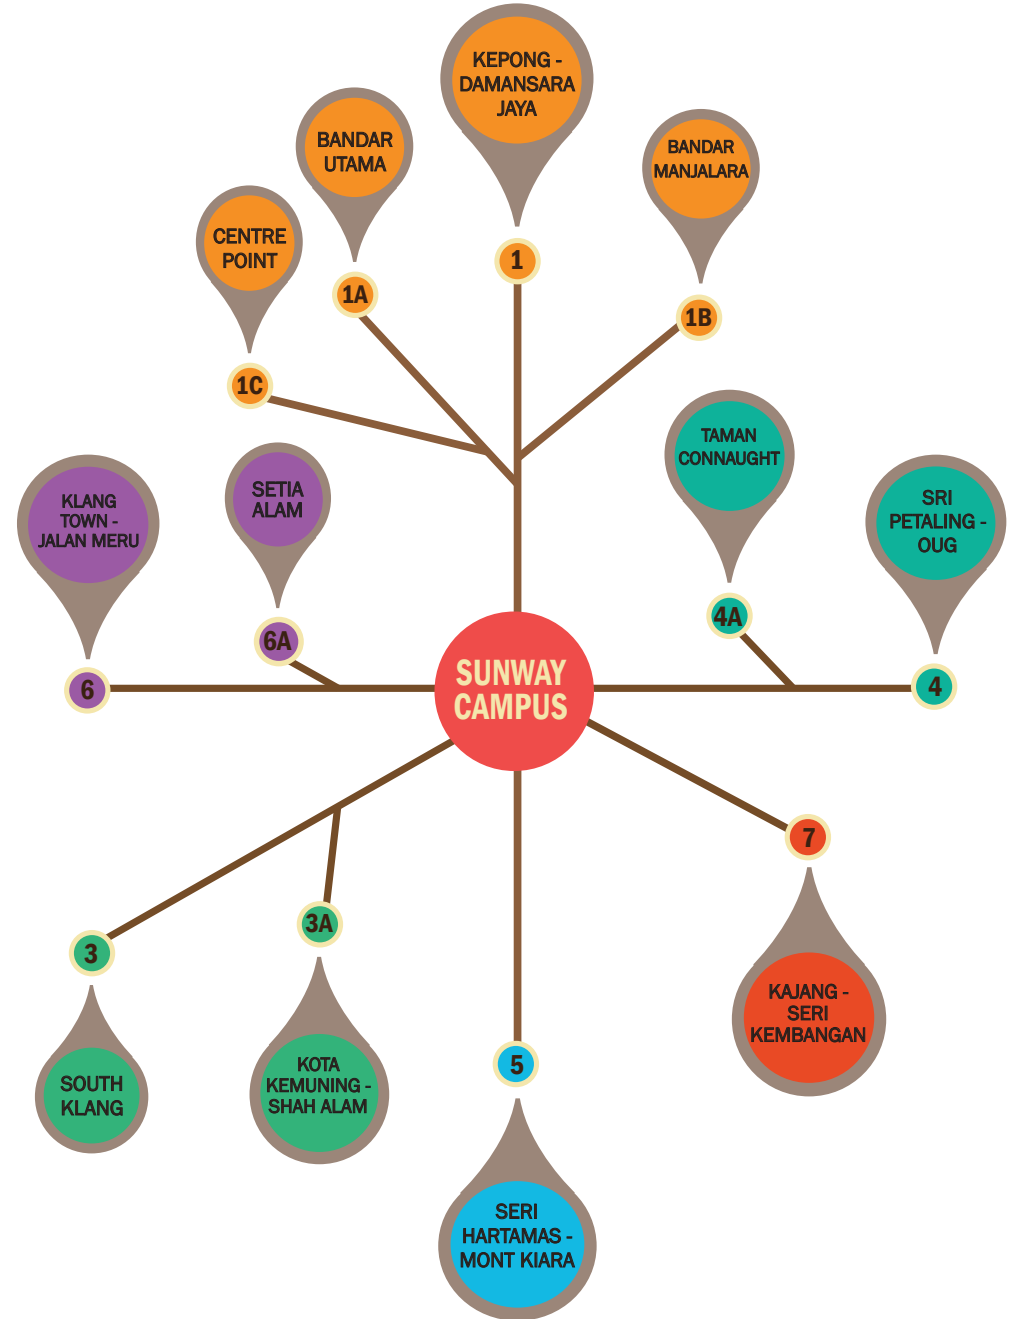

For enquiries: sunwayshuttlebus@sunway.com.my

Download: Sunway Shuttle Bus Tracker App

BUS RAPID TRANSIT (BRT) - SUNWAY LINE

Operation hours: 0600 - 2400 (daily)

Stations:

1) Sunway - Setia Jaya	5) Sun-U Monash
2) Mentari	6) South Quay - USJ 1
3) Lagoon	7) USJ 7 (interchange - LRT Kelana Jaya Line*)
4) SunMed	

Helpline: 03-7885 2585

* For details on LRT Kelana Jaya Line, please visit www.myrapid.com.my

PUBLIC BUS SERVICES (via Sunway Pyramid)

RAPID KL Buses

No. 708, No. 770, No. 771, No. 783, No. 641, No. T770

For detailed route information, please visit www.myrapid.com.my

Note:

1. The Public Transport list provided above serves only as an additional information/guide. These services operate independently and is in no way endorsed by Sunway institutions. Please contact the respective providers above for any enquiries/assistance.
2. The information and schedule provided in this guide are subject to changes from time to time. The latest & most updated copy is available at Student LIFE Centre, Financial Services Counter & Admissions Office.

Updated 4 January 2019

SUNWAY BUS SERVICES GUIDE

MAIN BUS ROUTES 2019