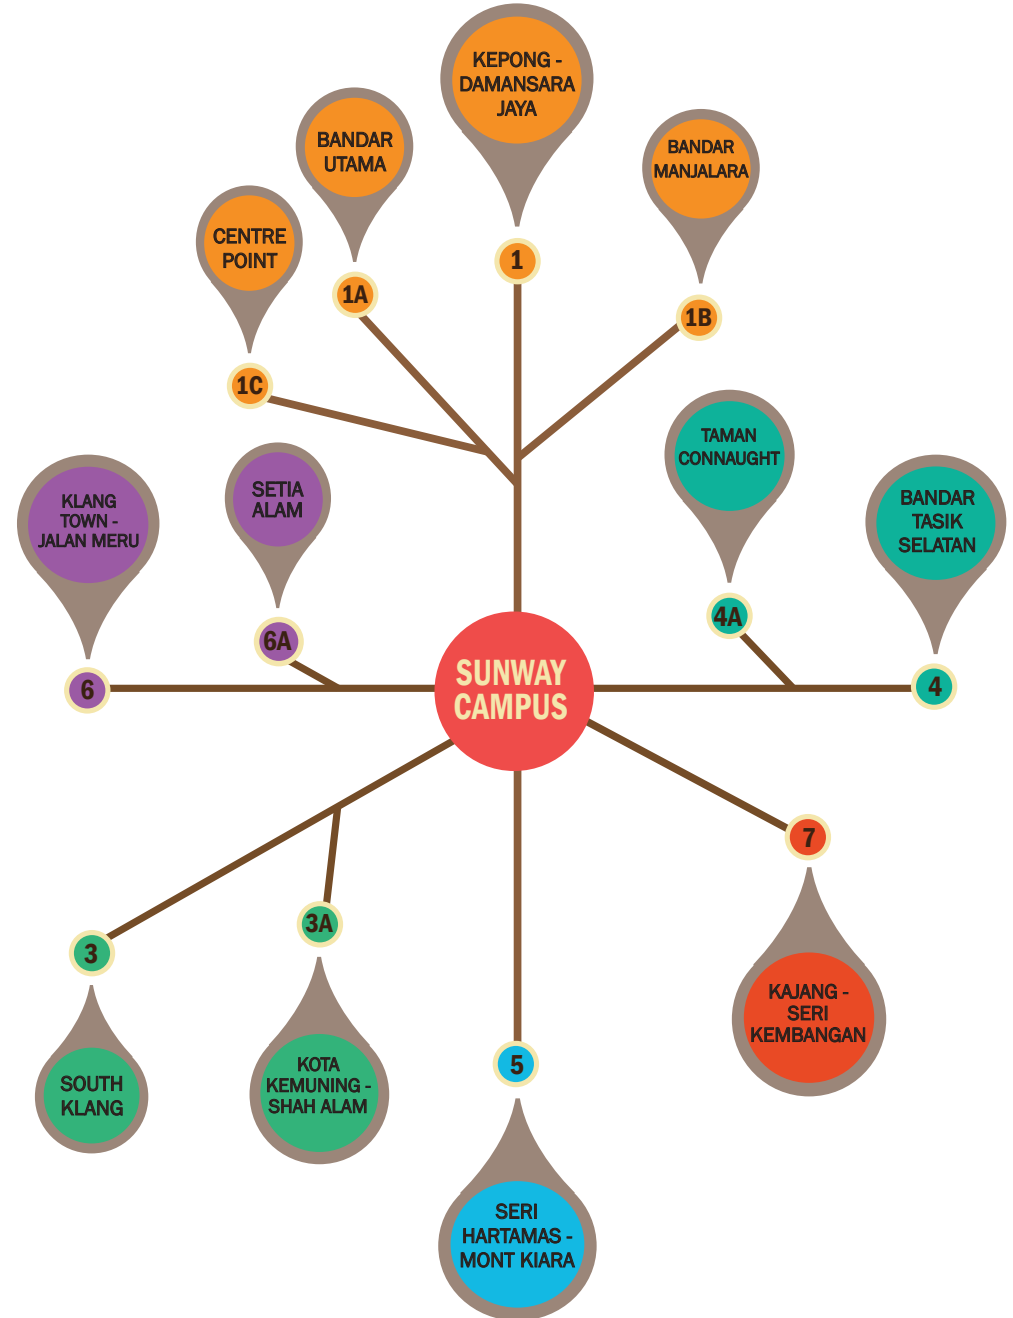

KJ1 Gombak, KJ2 Taman Melati, KJ3 Wangsa Maju, KJ4 Sri Rampai, KJ5 Setiawangsa, KJ6 Jelatek, KJ7 Dato' Keramat, KJ8 Damai, KJ9 Ampang Park, KJ10 KLCC, KJ11 Kg. Baru, KJ12 Dang Wangi (connecting Monorail KL), KJ13 Masjid Jamek (interchange LRT Sri Petaling), KJ14 Pasar Seni (connecting KTM), KJ15 KL Sentral (connecting LRT, KTM KLIA Eks.), KJ16 Bangsar, KJ17 Abdullah Hukum, KJ18 Kerinchi, KJ19 Universiti, KJ20 Taman Jaya, KJ21 Asia Jaya, KJ22 Taman Paramount, KJ23 Taman Bahagia, KJ24 Kelana Jaya, KJ25 Lembah Subang, KJ26 Ara Damansara, KJ27 Glenmarie, KJ28 Subang Jaya (connecting KTM), KJ29 SS15, KJ30 SS18, KJ31 USJ 7 (interchange BRT Sunway Line), KJ32 Taipan, KJ33 Wawasan, KJ34 USJ 21, KJ35 Alam Megah, KJ36 Subang Alam, KJ37 Putra Heights (interchange LRT Sri Petaling line to Puchong - Sri Petaling - Cheras - Bandaraya - Sentul))

* Note:

1. The Public Transport list provided above serves only as an additional information/guide. These services operate independently and is in no way endorsed by Sunway institutions. Please contact the respective providers above for any enquiries/assistance.
2. The information and schedule provided in this guide is subject to changes from time to time. The latest & most updated copy is available at Student LIFE Centre, Financial Services Counter & Admissions Office.

Updated 6 June 2018

SUNWAY BUS SERVICES GUIDE

MAIN BUS ROUTES 2018