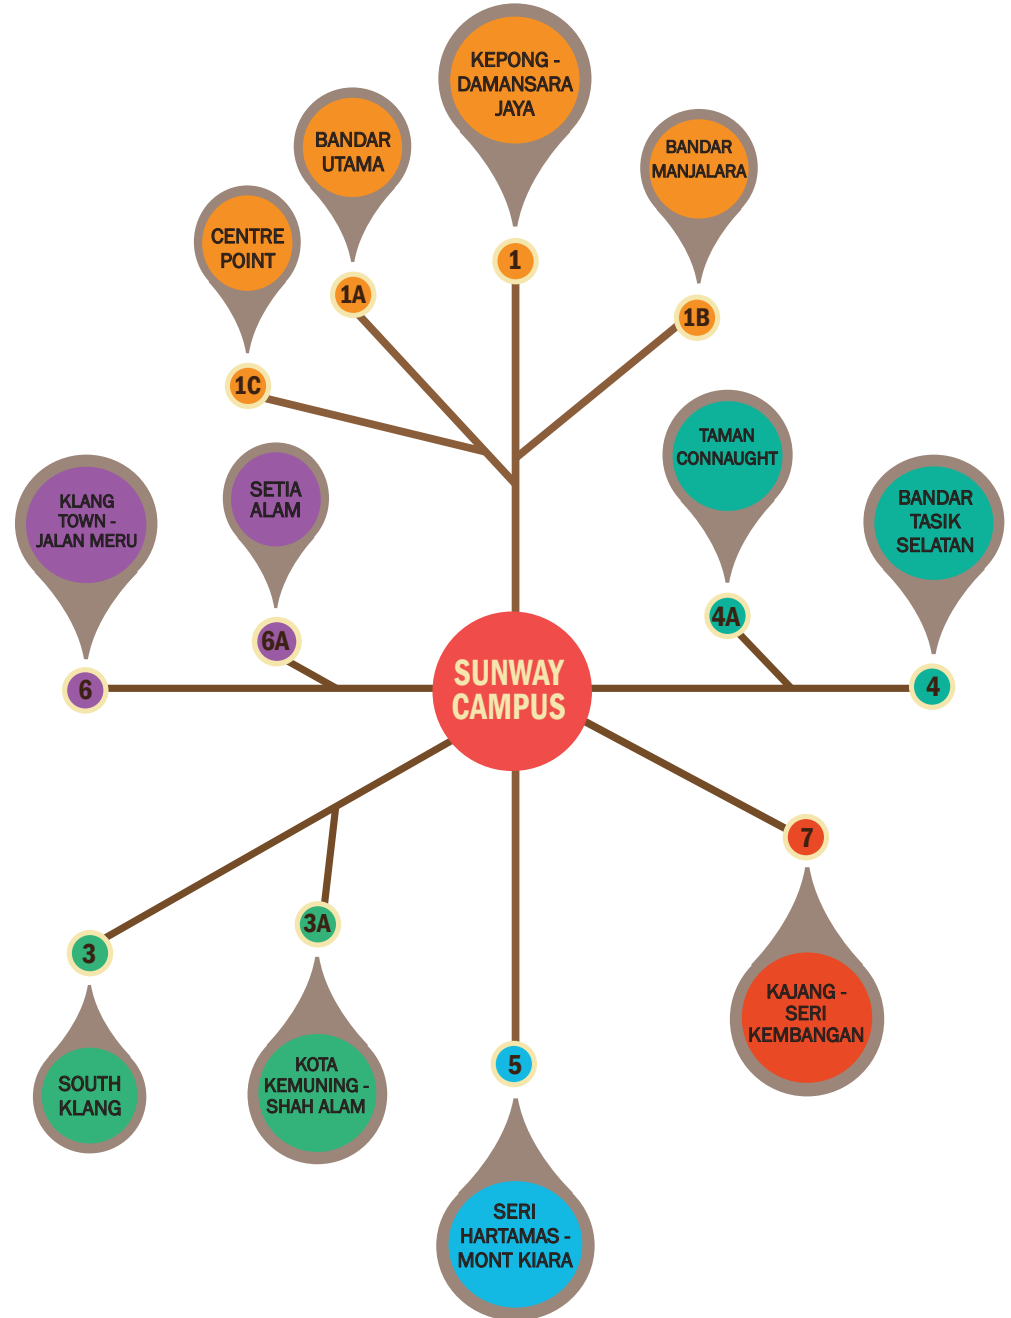

Stations:

1) Sunway - Setia Jaya	5) Sun-U Monash
2) Mentari	6) South Quay - USJ 1
3) Lagoon	7) USJ 7 (interchange - LRT Kelana Jaya Line)
4) SunMed	

Helpline: 03-7885 2585

LRT - KELANA JAYA LINE

RAPID KL (www.myrapid.com.my/rail/routes) – 03-7885 2585

KJ1 Gombak, KJ2 Taman Melati, KJ3 Wangsa Maju, KJ4 Sri Rampai, KJ5 Setiawangsa, KJ6 Jelatek, KJ7 Dato' Keramat, KJ8 Damai, KJ9 Ampang Park, KJ10 KLCC, KJ11 Kg. Baru, KJ12 Dang Wangi (connecting Monorail KL), KJ13 Masjid Jamek (interchange LRT Sri Petaling), KJ14 Pasar Seni (connecting KTM), KJ15 KL Sentral (connecting LRT, KTM KLIA Eks.), KJ16 Bangsar, KJ17 Abdullah Hukum, KJ18 Kerinchi, KJ19 Universiti, KJ20 Taman Jaya, KJ21 Asia Jaya, KJ22 Taman Paramount, KJ23 Taman Bahagia, KJ24 Kelana Jaya, KJ25 Lembah Subang, KJ26 Ara Damansara, KJ27 Glenmarie, KJ28 Subang Jaya (connecting KTM), KJ29 SS15, KJ30 SS18, KJ31 USJ 7 (interchange BRT Sunway Line), KJ32 Taipan, KJ33 Wawasan, KJ34 USJ 21, KJ35 Alam Megah, KJ36 Subang Alam, KJ37 Putra Heights (interchange LRT Sri Petaling line to Puchong - Sri Petaling - Cheras - Bandaraya - Sentul))

* Note: The Public Transport list provided above serves only as an additional information/guide. These services operate independently and is in no way endorsed by Sunway institutions. Please contact the respective providers above for any enquiries/assistance.

Updated 2 January 2018

SUNWAY BUS SERVICES GUIDE

MAIN BUS ROUTES 2018